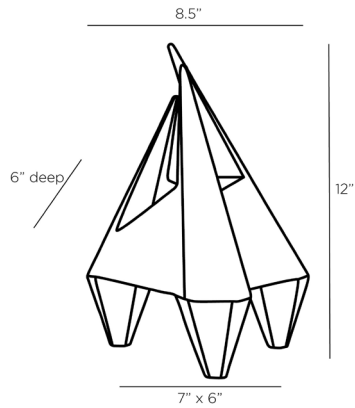

# ARTERIO RS

## TIAGO SCULPTURE

ASE01  
H: 12 IN, W: 8.5 IN, D: 6 IN  
Charcoal  
Contract Suitable As Is

Inspired by the hard-edged sculptures of 20th century artists, the Tiago sculpture celebrates geometric abstraction. The striking, three-footed piece is created in charcoal porcelain. Finish will vary.

### DIMENSIONS

Foot Print	W: 7 IN, D: 6 IN
------------	------------------

### SHIPPING

Product Weight	2 LBS
Gross Weight 1	5 LBS
Shipping Box 1	H: 14 IN, L: 10 IN, W: 8 IN