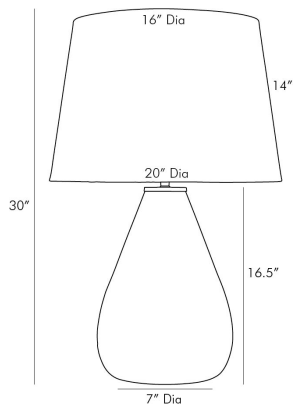

ARTERIOS

TIBER LAMP

46404-326
H: 30 IN, Dia: 20.00 IN
Seedy and Smoke Luster Ombre Glass
Contract Suitable As Is

Like the gathering of storm clouds, this lamp brings mystery and moxie. The large-scale sleek formation of the seeded glass base is first mouth-blown and then finished in a smoke luster ombre to create its dark and moody features, which are lifted when illuminated. Topped with a tapered white linen shade with white cotton lining and an acrylic sphere finial on a brass base. finish will vary.

APPEARANCE

Material	Brass, Cotton, Glass, Linen
Finish	Antique Brass, White
Finish Will Vary	true
Top Coat/Sealant	false
Finial Description	1" acrylic sphere with brass base

DIMENSIONS

Shade	Top: 16.00 IN, Dia: 20.00 IN, Side: 14 IN
Body	H: 16.5 IN, Dia: 12.50 IN
Neck	H: 1 IN, Dia: 1.00 IN
Foot Print	Dia: 7.00 IN
Harp	9.5 IN

WIRING

Rating	Indoor Only
Tilt Test	10 Degrees - AU
Cord	10 FT, Clear/Silver, SPT-2
Socket	1, Black, Type A- E26, 3-Way
Switch	3-Way Rotary, At Socket
Maximum Watt	150
Voltage	110-120 V

CERTIFICATIONS

Cerifications	Mexico Australia, EU, United Kingdom, Middle East, United States, Canada
---------------	---

COMPLIANCY

UL/ETL	Yes
CB	Yes
RoHS	true

SHIPPING

Product Weight	11 LBS
Gross Weight 1	11 LBS
Gross Weight 2	3.5 LBS
Shipping Box 1	H: 24 IN, L: 14 IN, W: 14 IN
Shipping Box 2	H: 18 IN, L: 24 IN, W: 24 IN

ADDITIONAL INFO