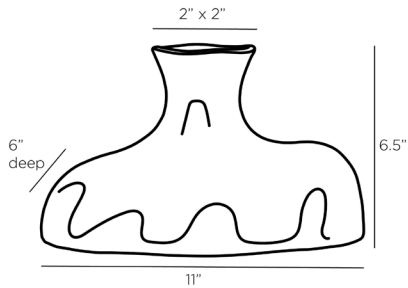

ARTERIO RS

TILBURY VASE

AVC03
H: 6.5 IN, W: 11 IN, D: 6 IN
Gold
Contract Suitable As Is

The Tilbury dares to be bold. The vase is rendered in an expressive de-colletage form in the gold ceramic. Use the watertight accent to hold a favorite bloom, or as an evocative tabletop accessory.

APPEARANCE

Material	Ceramic
Material Type	Matte
Top Coat/Sealant	false

DIMENSIONS

Foot Print	W: 11 IN, D: 6 IN
Opening	W: 2, D: 2

SHIPPING

Product Weight	3 LBS
Gross Weight 1	6 LBS
Shipping Box 1	H: 8 IN, L: 13 IN, W: 8 IN