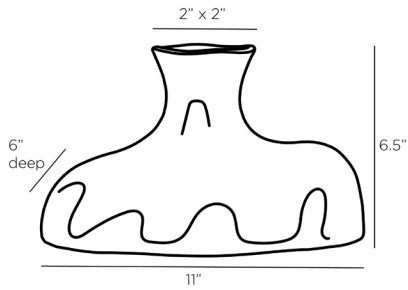

ARTERIO RS

TILBURY VASE

AVC04
H: 6.5 IN, W: 11 IN, D: 6 IN
Gunmetal
Contract Suitable As Is

The Tilbury dares to be bold. The vase is rendered in an expressive de-colletage form in matte gunmetal ceramic. Use the watertight accent to hold a favorite bloom, or as an evocative tabletop accessory.

APPEARANCE

Material Ceramic
Top Coat/Sealant false

DIMENSIONS

Foot Print W: 11 IN, D: 6 IN
Opening W: 2, D: 2

SHIPPING

Product Weight 3 LBS
Gross Weight 6 LBS
Shipping Box 1 H: 8 IN, L: 11 IN, W: 8 IN

ADDITIONAL INFO