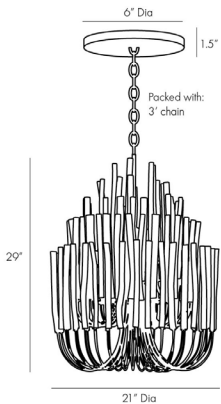

ARTERIOS

TILDA SMALL CHANDELIER

89483
H: 30 IN, Dia: 21.00 IN
Black Stained Wood, Black
Contract Suitable As Is

This rustically refined chandelier instantly transforms a space. The multi-tiered form features wooden dowels, finished in black, on curved and pliable iron arms. During installation, please ensure that all bulbs are not touching the dowels. If they are, gently press the arm one inch away from bulb to allow heat to properly disperse. Additional chain available (CHN-242). Finish will vary. Due to the organic nature of the wood used

APPEARANCE

Material	Iron, Wood
Material Type	Agarwood
Finish	Black
Finish Will Vary	true
Top Coat/Sealant	true

DIMENSIONS

Chandelier	H: 29 IN, Dia: 21.00 IN
Minimum Hanging Height	30 IN
Maximum Hanging Height	66 IN
Canopy	H: 1.5 IN, Dia: 6.00 IN

WIRING

Rating	Indoor Only
Cord	10 FT, Clear/Silver, SVT
Socket	5, Type B - E12
Maximum Watt	40
Voltage	110-120 V

CERTIFICATIONS

Certifications	Mexico Australia, EU, United Kingdom, Middle East, United States, Canada
----------------	---

COMPLIANCY

UL/ETL	Yes
CB	Yes
RoHS	true

SHIPPING

Product Weight	21 LBS
Gross Weight 1	27 LBS
Shipping Box 1	H: 30.5 IN, L: 21 IN, W: 21 IN

REPLACEMENT PARTS

Replacement Part 1	CHN-242
Replacement Part 1 Dim	3' chain
Replacement Part 2	CANOPY-522
Replacement Part 2 Dim	1" X 5"