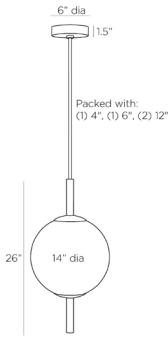

## TIRSO PENDANT

DPC06  
 H: 31.5 IN, Dia: 14.00 IN  
 Opal  
 Contract Suitable As Is

Striking in its simplicity, the Tirso exudes midcentury style. The integrated LED pendant is created with a globe shade in opal glass, which emits a soft glow. A pipe suspension, in antique-brass finished steel with knurled detailing, creates a piercing effect. The fixture is fitted with a disc canopy, also in antique brass. Damp-rated, although limited covered outdoor conditions may affect finish.

### DIMENSIONS

Globe H: 14 IN, Dia: 14.00 IN  
 Pendant H: 26 IN, Dia: 14.00 IN  
 Minimum Hanging Height 31.5 IN  
 Maximum Hanging Height 61.5 IN  
 Canopy H: 1.5 IN, Dia: 6.00 IN

### REPLACEMENT PARTS

Replacement Part 1 PIPE-504  
 Replacement Part 1 Dim (1) 4", (1) 6", (2) 12"