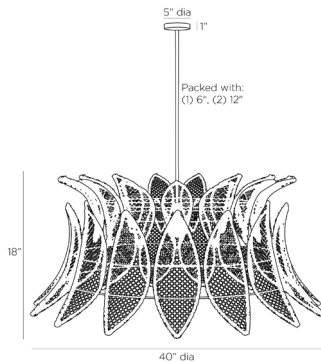

ARTERIO RS

TISDALE PENDANT

DLS04

H: 23 IN, Dia: 40.00 IN

Gray Wash

Contract Suitable As Is

Botanic beauty and artisanship come together in our Tisdale pendant. The statement piece is formed in woven, gray-washed rattan petal shapes that bend gracefully over a flared framework of bronzed iron. The large-scale fixture is fitted with a pipe suspension also in bronzed iron. Finish will vary.

APPEARANCE

Material	Iron, Rattan
Finish	Bronze
Finish Will Vary	true
Top Coat/Sealant	false

DIMENSIONS

Chandelier	H: 18 IN, Dia: 40.00 IN
Minimum Hanging Height	23 IN
Maximum Hanging Height	53 IN
Canopy	H: 1 IN, Dia: 5.00 IN

WIRING

Rating	Indoor Only
Cord	10 FT, Black/White, SVT
Socket	1, Type A - E26
Photographed Bulb	5" Frosted Globe Bulb
Maximum Watt	60
Voltage	110-120 V

CERTIFICATIONS

Certifications	Mexico Australia, European Union, United Arab Emirates, United States, Canada
----------------	--

REPLACEMENT PARTS

Replacement Part 1	PIPE-585
Replacement Part 1 Dim	(1) 6", (1) 12"
Replacement Part 2	CANOPY-651
Replacement Part 2 Dim	1" x 5"

CONTRACT

Contract Suitable	true
-------------------	------