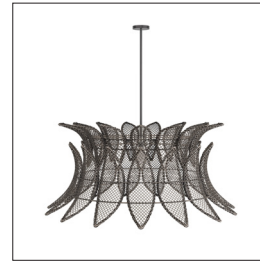

ARTERIO RS

TISDALE PENDANT

DLS04

H: 23 IN, Dia: 40.00 IN

Gray Wash

Contract Suitable As Is

Botanic beauty and artisanship come together in our Tisdale pendant. The statement piece is formed in woven, gray-washed rattan petal shapes that bend gracefully over a flared framework of bronzed iron. The large-scale fixture is fitted with a pipe suspension also in bronzed iron. Finish will vary.

APPEARANCE

Material	Iron, Rattan
Finish	Bronze
Finish Will Vary	true
Top Coat/Sealant	false

DIMENSIONS

Chandelier	H: 18 IN, Dia: 40.00 IN
Minimum Hanging Height	23 IN
Maximum Hanging Height	53 IN
Canopy	H: 1 IN, Dia: 5.00 IN