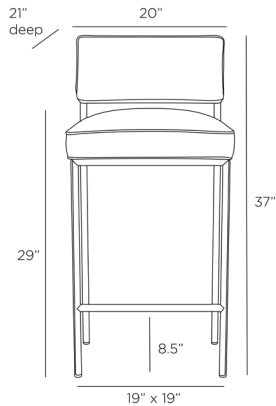

ARTERIO RS

TOPANGA BAR STOOL

FS102
H: 37 IN, W: 20 IN, D: 21 IN
Graphite Leather
Contract Suitable As Is

Our fully upholstered Topanga stool pulls up to any bar with ease and elegance. The sleek chair is created with a graphite leather frame, seat, and back, with graphite coordinating suede piping detail. Finish will vary.

APPEARANCE

Material	Leather, Suede
Finish	Graphite
Finish Will Vary	true
Top Coat/Sealant	false
Textile Contract Suitability	High Traffic/Public Spaces

DIMENSIONS

Foot Print	W: 19 IN, D: 19 IN
Seat Back	H: 8 IN, W: 18, D: 4
Seat	W: 19 IN, D: 18 IN
Seat Height	29 IN
Seat	W: 19 IN, D: 18 IN

SHIPPING

Shipping Requirements	TruckShip
Product Weight	30 LBS
Gross Weight 1	36.96 LBS
Shipping Box 1	H: 22 IN, L: 22 IN, W: 41 IN

ADDITIONAL INFO

Leg Or Foot Application	Glides
Yardage To Reupholster	1.5
Fabric Compliancy	NFPA-260, TB117-2013
Fabric Cleaning Code	S - dry clean only
Fabric Content	100% Leather
Fabric Rub Count	N/A
Foam Compliancy	TB117-2013, NFPA-260