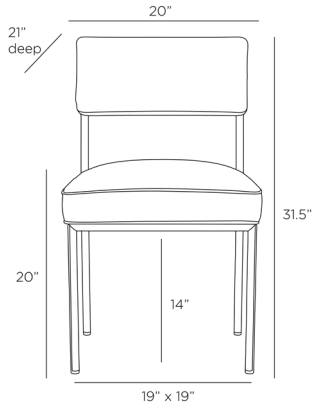

ARTERIOS

TOPANGA DINING CHAIR

FR102
H: 31.5 IN, W: 20 IN, D: 21 IN
Graphite Leather
Contract Suitable As Is

Our fully upholstered Topanga dining chair pulls up to any table with ease and elegance. The sleek side chair is created with a graphite leather frame, seat, and back, with graphite coordinating suede piping detail. Finish will vary.

APPEARANCE

Material	Leather, Suede
Finish	Graphite
Finish Will Vary	true
Top Coat/Sealant	false
Textile Contract Suitability	High Traffic/Public Spaces

DIMENSIONS

Foot Print	W: 19 IN, D: 19 IN
Seat Back	H: 8 IN, W: 18, D: 4
Seat	W: 19 IN, D: 18 IN
Seat Height	20 IN
Seat	W: 19 IN, D: 18 IN

SHIPPING

Product Weight	25 LBS
Gross Weight 1	27.72 LBS
Shipping Box 1	H: 22 IN, L: 22 IN, W: 36 IN

ADDITIONAL INFO

Leg Or Foot Application	Glides
Yardage To Reupholster	1.5
Fabric Compliancy	NFPA-260, TB117-2013
Fabric Cleaning Code	S - dry clean only
Fabric Content	100% Leather
Fabric Rub Count	N/A
Foam Compliancy	TB117-2013, NFPA-260