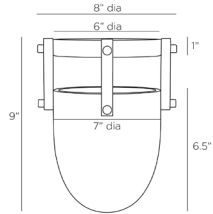

ARTERIOS

TOREN FLUSH MOUNT

DFC04
H: 9 IN, Dia: 8.00 IN
White Alabaster
Contract Suitable As Is

An elegant and statement-making solution for small spaces, the Toren flush mount is brilliantly crafted in a domed, white alabaster shade suspended from a brawny frame of English bronze ironwork. Finish will vary. Damp-rated, although limited covered outdoor conditions may affect finish.

APPEARANCE

Material	Alabaster, Iron
Finish	English Bronze
Finish Will Vary	true
Top Coat/Sealant	true

DIMENSIONS

Canopy	7.00 H: 1 IN, Dia: 6.00 IN
--------	-------------------------------

WIRING

Rating	Damp
Cord	0.5 FT, Black/White, SVT
Socket	1, Type A - E26
Photographed Bulb	
Maximum Watt	60
Voltage	110-120 V

CERTIFICATIONS

Certifications	Mexico Australia, European Union, United Arab Emirates, United States, Canada
----------------	--

COMPLIANCY

UL/ETL	Yes
CB	Yes
RoHS	true

SHIPPING

Product Weight	6 LBS
Gross Weight 1	6.6 LBS
Shipping Box 1	H: 15.9 IN, L: 9.1 IN, W: 8.7 IN