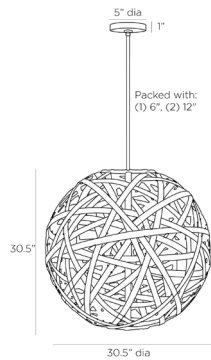

## TRAI PENDANT

DMS06  
H: 35.5 IN, Dia: 30.50 IN  
Black Rattan  
Contract Suitable As Is

Our Trai pendant is crafted in a tangle of black rattan strips, reminiscent of a ball of yarn. The oversized, texture-rich globe dangles from a steel pipe finished antique brass. Light peers through the pendant's open weave, casting dramatic patterns of light and shadow. Finish will vary. Damp-rated, although limited covered outdoor conditions may affect finish.

### DIMENSIONS

Pendant	H: 30.5 IN, Dia: 30.50 IN
Minimum Hanging Height	35.5 IN
Maximum Hanging Height	65.5 IN
Canopy	H: 1 IN, Dia: 5.00 IN

### WIRING

Rating	Damp
Cord	10 FT, Clear/Silver, SVT
Socket	1, Type A - E26
Photographed Bulb	5" Frosted Globe Bulb
Maximum Watt	60
Voltage	110-120 V