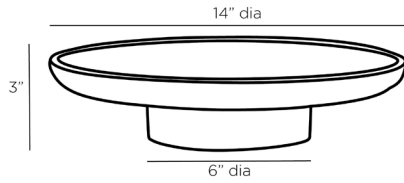

ARTERIOS

TRENTI CENTERPIECE

ATS01
H: 3 IN, Dia: 14.00 IN
Espresso & White
Contract Suitable As Is

Our Trenti pedestal centerpiece is crafted in resin, using a specialized technique that renders a look much like the splash of cream when it meets black coffee. In rich, neutral shades of espresso and white, the bold accent is sure to wake up any interior. Each piece will vary.

APPEARANCE

Material	Resin
Finish Will Vary	true
Top Coat/Sealant	false

DIMENSIONS

Foot Print	Dia: 6.00 IN
------------	--------------

SHIPPING

Product Weight	4 LBS
Gross Weight 1	4.41 LBS
Shipping Box 1	H: 15.74 IN, L: 15.74 IN, W: 7.87 IN