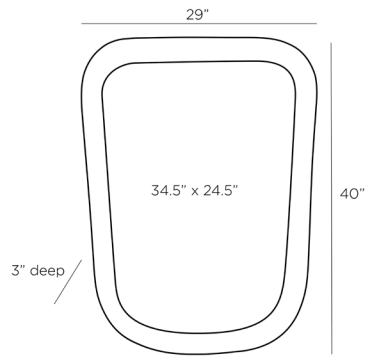

## TRENTO MIRROR

JAY JEFFERS

DJ2063  
H: 40 IN, W: 29 IN, D: 3 IN  
Vintage Brass  
Contract Suitable As Is

The sinuous shape of this mirror is inspired by Italian mid century design. The hand formed, curved brass frame perfectly nestles the mirror creating depth with a beautiful shadow line. Install if over a console table to add style to any room. Security cleat hanging hardware allows this mirror to hang vertically or horizontally. Finish will vary.

### DIMENSIONS

Mirror Size	1.5 IN H: 34.5 IN, W: 24.5 IN
-------------	----------------------------------

### SHIPPING

Shipping Requirements	TruckShip
Product Weight	37.48 LBS
Gross Weight 1	73.85 LBS
Shipping Box 1	H: 46 IN, L: 30 IN, W: 6 IN