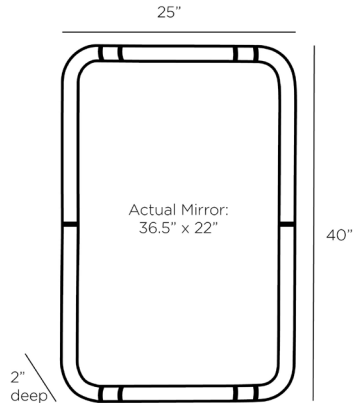

ARTERIO RS

TREVINO MIRROR

WMC01
H: 40 IN, W: 25 IN, D: 2 IN
Ivory
Contract Suitable As Is

Exuding a modern elegance, the Trevino is created in a glistening ivory ricestone composite with antique brass steel inlays that wrap around the mirror's bullnose edge. The piece can be hung vertically or horizontally and is fitted with a security cleat. Finish will vary.

APPEARANCE

Material	Mirror, Ricestone, Steel
Material Type	Composite, Inlay
Finish	Antique Brass, Plain
Finish Will Vary	true
Top Coat/Sealant	false

DIMENSIONS

Mirror Size	H: 36.5 IN, W: 22 IN
-------------	----------------------

SHIPPING

Shipping Requirements	TruckShip
Product Weight	39 LBS
Gross Weight 1	43.4 LBS
Shipping Box 1	H: 29.5 IN, L: 4.88 IN, W: 43.88 IN

ADDITIONAL INFO

Hanger Position	Vertical & Horizontal
Hanger Type	Security Cleat
Hanger Size	18"