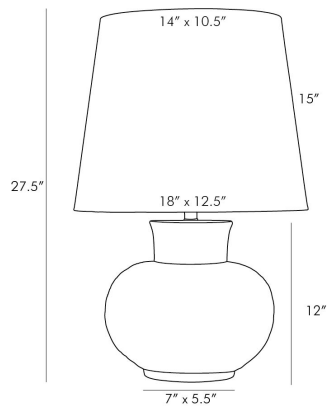

ARTERIOS

TROY LAMP

45004-521
H: 27.5 IN, W: 18 IN, D: 12.5 IN
Matte Charcoal Terracotta
Contract Suitable As Is

The stout stature and moody hue of this lamp delivers a distinct and dynamic element to a space. Each is hand-pressed into a mold to create the robust base, and then painted by hand with a matte charcoal finish that easily coordinates with any style décor. Crafted from terracotta, the handmade details and rich textures are illuminated when in use. Topped with a tapered off-white linen shade with off-white cotton lining and a

APPEARANCE

Material	Cotton, Linen, Terracotta
Finish	Off-White
Finish Will Vary	true
Top Coat/Sealant	false
Finial Description	Terracotta to match - packed with

DIMENSIONS

Shade	Top: 10.5 IN, Top: 14 IN, D: 12.5 IN, W: 18 IN, Side: 15 IN
Body	H: 12 IN, W: 12 IN, D: 8.5 IN
Neck	H: 1 IN, Dia: 1.00 IN
Foot Print	W: 7 IN, D: 5.5 IN
Harp	10.0 IN

WIRING

Rating	Indoor Only
Tilt Test	10 Degrees - AU
Cord	10 FT, Clear/Silver, SPT-2
Socket	1, Nickel, Type A- E26, 3-Way
Switch	3-Way Rotary, At Socket
Maximum Watt	150
Voltage	110-120 V

CERTIFICATIONS

Cerifications	Mexico Australia, EU, United Kingdom, Middle East, United States, Canada
---------------	---

COMPLIANCY

UL/ETL	Yes
CB	Yes
RoHS	true

SHIPPING

Product Weight	14.5 LBS
Gross Weight 1	14.5 LBS
Gross Weight 2	3.5 LBS
Shipping Box 1	H: 20 IN, L: 17 IN, W: 14 IN
Shipping Box 2	H: 19 IN, L: 22 IN, W: 16 IN