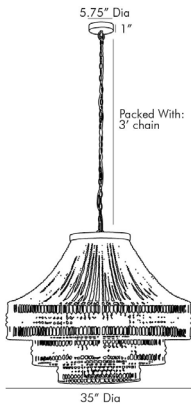

ARTERIOS

TULANE CHANDELIER

89335
H: 31 IN, Dia: 35.00 IN
Natural Wood and Abaca, White
Contract Suitable As Is

A twist on the traditional empire chandelier, the Tulane establishes a strong presence while remaining light and airy. The tiered construction is crafted from hand-cut wooden beads strung along an abaca-wrapped frame, delivering a rustic element to its feminine form. The large-scale, open-form structure allows light to cascade down each layer and brilliantly light up its surroundings. Due to the handmade nature, slight

APPEARANCE

Material	Wood
Finish	Natural
Finish Will Vary	true
Top Coat/Sealant	false

DIMENSIONS

Chandelier	Dia: 35.00 IN
Minimum Hanging Height	31 IN
Maximum Hanging Height	67 IN
Canopy	H: 1 IN, Dia: 5.75 IN

WIRING

Rating	Indoor Only
Cord	10 FT, Clear/Silver, SVT
Socket	8, Type B=-E12 Other
Maximum Watt	40
Voltage	110-120 V

CERTIFICATIONS

Certifications	Mexico Australia, EU, United Kingdom, Middle East, United States, Canada
----------------	-----------------------------------------------------------------------------

COMPLIANCY

UL/ETL	Yes
CB	Yes
RoHS	true

SHIPPING

Shipping Requirements	TruckShip
Product Weight	24.5 LBS
Gross Weight 1	48 LBS
Shipping Box 1	H: 34 IN, L: 39 IN, W: 39 IN

REPLACEMENT PARTS

Replacement Part 1	CHN-204
Replacement Part 1 Dim	3'
Replacement Part 2	CANOPY-353
Replacement Part 2 Dim	1" x 5.75"