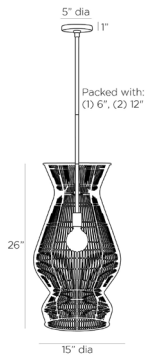

ARTERIOS

TURKS PENDANT

DPS05

H: 28 IN, Dia: 15.00 IN

Dark Brown Stained

Contract Suitable As Is

The lantern-style Turks pendant exudes a maker sensibility, crafted in natural buri midrib, and stained a dark brown. Created using traditional artisan techniques, the buri slats allow light to pass through the vertical slats, lighting up the striking silhouette. Antique-brass steel pipe suspension impart a contemporary flair. Finish will vary. Damp-rated, although limited covered outdoor conditions may affect finish.

APPEARANCE

Material	Buri Midrib, Steel
Finish	Antique Brass
Finish Will Vary	true
Top Coat/Sealant	false

DIMENSIONS

Pendant	H: 26 IN, Dia: 15.00 IN
Minimum Hanging Height	28 IN
Maximum Hanging Height	56 IN
Canopy	H: 1 IN, Dia: 5.00 IN

WIRING

Rating	Damp
Cord	10 FT, Clear/Silver, SVT
Socket	1, Type A - E26
Photographed Bulb	4" Frosted Globe Bulb
Maximum Watt	60
Voltage	110-120 V

CERTIFICATIONS

Certifications	Mexico Australia, European Union, United Arab Emirates, United States, Canada

COMPLIANCY

UL/ETL	Yes
CB	Yes
RoHS	true

SHIPPING

Product Weight	8 LBS
Gross Weight 1	10 LBS
Gross Weight 2	7 LBS
Shipping Box 1	H: 10 IN, L: 17 IN, W: 28 IN
Shipping Box 2	H: 5 IN, L: 5 IN, W: 12 IN

ADDITIONAL INFO

Features	Sustainable

REPLACEMENT PARTS

Replacement Part 1	PIPE-504
Replacement Part 1 Dim	(1) 4", (1) 6", (1) 12"

CONTRACT

Contract Suitable	true