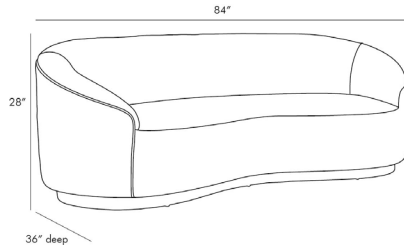

ARTERIOS

TURNER SMALL SOFA MUSLIN

8097

H: 28 IN, W: 84 IN, D: 36 IN

Muslin

Contract Recommendations: Not for use in high traffic/public spaces

This handsome devil is just like our popular Turner Sofa, built a little smaller for a studio, loft or inviting formal space. The blend of elegant lines and soft hue are all glamour, appealing to style makers who appreciate bold design. The entire silhouette is one long, sexy curve. Covered in muslin, allowing you to slipcover or upholster in the fabric of your choice. Also comes in mist velvet (8095) and fawn chenille (8096).

APPEARANCE

Material	Muslin, Wood
Finish	Grey Ash
Top Coat/Sealant	false

DIMENSIONS

Arm	H: 20 IN
Yardage To Reupholster	8
Leg Height	3 IN
Seat	W: 66 IN, D: 25 IN
Seat Height	17 IN
Seat	W: 66 IN, D: 25 IN

SHIPPING

Shipping Requirements	TruckShip
Product Weight	155 LBS
Gross Weight 1	160 LBS
Shipping Box 1	H: 44 IN, L: 36 IN, W: 88 IN

ADDITIONAL INFO

Fabric Composition	100% Cotton
Fabric Double Rub Count	12,000
Fabric Compliancy	NFPA-260, TB117-2013