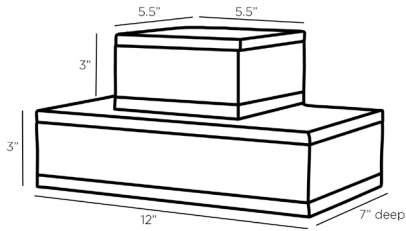

ARTERIOS

TURNEY BOXES, SET OF 2

ARI03

Dark Walnut
Contract Suitable As Is

Equal parts style and function, the decorative Turney boxes make handsome storage accessories. With an unmistakable midcentury sensibility, the boxes are crafted in walnut stained mango wood with a stippled, antique brass-clad plate ornamenting the top of each catchall. Finish will vary.

APPEARANCE

Material	Brass, Wood
Material Type	Clad, Mango
Finish	Antique Brass
Finish Will Vary	true
Top Coat/Sealant	false

DIMENSIONS

Foot Print Large	W: 11 IN, D: 6.5 IN
Foot Print Small	W: 5 IN, D: 5 IN

SHIPPING

Product Weight	4 LBS
Gross Weight 1	4.85 LBS
Shipping Box 1	H: 15 IN, L: 10 IN, W: 10 IN

CONTRACT

Contract Suitable	true
-------------------	------