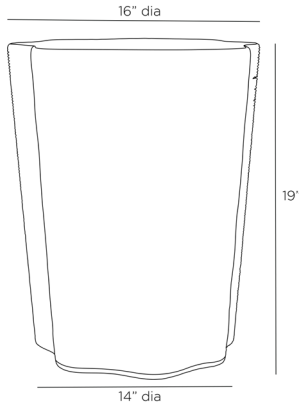

# ARTERIO RS

## TUSCON ACCENT TABLE

FAS02

H: 19 IN, Dia: 16.00 IN

Bleached Natural

Contract Recommendations: Not for use in high traffic/public spaces

Our Tuscon table bestows a layer of artisanal texture to a space. The natural beauty of bleached natural abaca is on full display, used to wrap the amorphous accent piece. The organic table can also be used as a stool. Finish will vary.

### DIMENSIONS

Foot Print	Dia: 14.00 IN
------------	---------------

### SHIPPING

Product Weight	9 LBS
Gross Weight 1	13.2 LBS
Shipping Box 1	H: 16.5 IN, L: 16.5 IN, W: 20.75 IN