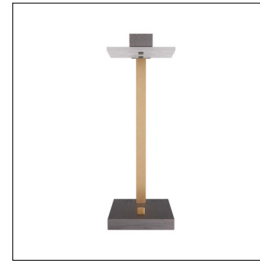

ARTERIOS

TWAIN LAMP

PDC06
H: 17 IN, W: 12 IN, D: 6 IN
Antique Brass, Steel
Contract Suitable As Is

The Twain table lamp is an example of masterful material mixing and exquisite detailing. This sleek, modern LED desk lamp is created in a L-shape silhouette, with a chattered antique brass stem and contrasting English bronze as the finish on the base. A plate of white alabaster forms a diffuser, casting soft surface illumination. The knurled, antique brass dimmer knob rests atop the base, adding embellishment and grip.

APPEARANCE

Material	Alabaster, Steel
Material Type	Chattered
Finish	English Bronze, White
Finish Will Vary	true
Top Coat/Sealant	true

DIMENSIONS

Base	H: 1 IN, W: 12 IN, D: 6 IN
Foot Print	W: 12 IN, D: 6 IN

WIRING

Rating	Indoor Only
LED Color Temp	2700K
LED CRI	90+
LED Lumens	990
Tilt Test	10 Degrees - AU
Cord	8 FT, Back of Lamp Base, Black Cloth, SPT-2
Socket	1, Antique Brass, Integrated LED
Switch	Full Range Dimmer, On Body
Maximum Watt	8
Voltage	110-120 V
LED Lifespan	30,000