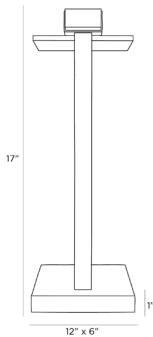

ARTERIOS

TWAIN LAMP

PDC06
H: 17 IN, W: 12 IN, D: 6 IN
Antique Brass, Steel
Contract Suitable As Is

The Twain table lamp is an example of masterful material mixing and exquisite detailing. This sleek, modern LED desk lamp is created in a L-shape silhouette, with a chattered antique brass stem and contrasting English bronze as the finish on the base. A plate of white alabaster forms a diffuser, casting soft surface illumination. The knurled, antique brass dimmer knob rests atop the base, adding embellishment and grip.

APPEARANCE

Material	Alabaster, Steel
Material Type	Chattered
Finish	English Bronze, White
Finish Will Vary	true
Top Coat/Sealant	true

DIMENSIONS

Base	H: 1 IN, W: 12 IN, D: 6 IN
Foot Print	W: 12 IN, D: 6 IN