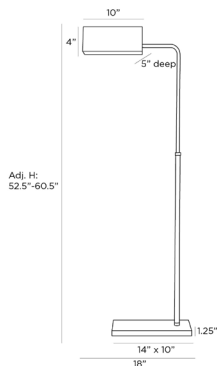

## TYSON FLOOR LAMP

PFC02  
W: 18 IN, D: 10 IN  
Antique Brass, Steel  
Contract Suitable As Is

Our pharmacy-style Tyson floor lamp makes a handsome addition in any library or living space. The task lamp is crafted with a pivoting, triangular shade that is clad in white leather and lined in a white lacquer finish. Leather features again, tightly wrapping the antique brass steel post and the rectangular base, creating texture and visual interest. A slice of white marble forms the lamp's rectangular base. Finish will vary.

### DIMENSIONS

Shade	D: 5 IN, W: 10 IN, Side: 4 IN
Base	H: 1.25 IN, W: 14 IN, D: 10 IN
Foot Print	W: 14 IN, D: 10 IN

### WIRING

Rating	Indoor Only
Tilt Test	10 Degrees - AU
Cord	12 FT, Back of Lamp Base, SPT-2, Taupe Fabric
Socket	1, Type A - E26, White
Switch	Full Range Dimmer, On Line
Maximum Watt	10
Voltage	110-120 V