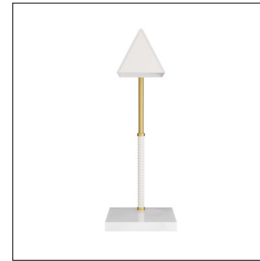

ARTERIOS

TYSON LAMP

PDC03
W: 13 IN, D: 8 IN
Antique Brass, Steel
Contract Suitable As Is

Our pharmacy-style Tyson table lamp makes a handsome addition in any library or living space. The task lamp is crafted with a pivoting, triangular shade that is clad in white leather and lined in a white lacquer finish. Leather is featured again, tightly wrapping the antique brass steel post and the rectangular base, creating texture and visual interest. A slice of white marble forms the lamp's rectangular brass base. Finish will

APPEARANCE

Material	Leather, Marble, Steel
Finish	White
Finish Will Vary	true
Top Coat/Sealant	true

DIMENSIONS

Base	8
Foot Print	H: 1 IN, W: 10 IN, D: 8 IN W: 10 IN, D: 8 IN

WIRING

Rating	Indoor Only
Tilt Test	10 Degrees - AU
Cord	8 FT, Back of Lamp Base, SPT-2, Taupe Fabric
Socket	1, Type A - E26, White
Switch	On Line, On/Off Rocker
Maximum Watt	8
Voltage	110-120 V