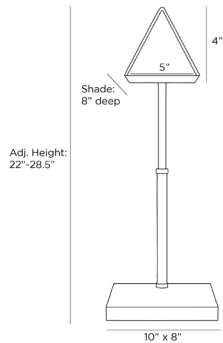

ARTERIOS

TYSON LAMP

PDC03
W: 13 IN, D: 8 IN
Antique Brass, Steel
Contract Suitable As Is

Our pharmacy-style Tyson table lamp makes a handsome addition in any library or living space. The task lamp is crafted with a pivoting, triangular shade that is clad in white leather and lined in a white lacquer finish. Leather is featured again, tightly wrapping the antique brass steel post and the rectangular base, creating texture and visual interest. A slice of white marble forms the lamp's rectangular brass base. Finish will

APPEARANCE

Material	Leather, Marble, Steel
Finish	White
Finish Will Vary	true
Top Coat/Sealant	true

DIMENSIONS

Base	8
Foot Print	H: 1 IN, W: 10 IN, D: 8 IN W: 10 IN, D: 8 IN

WIRING

Rating	Indoor Only
Tilt Test	10 Degrees - AU
Cord	8 FT, Back of Lamp Base, SPT-2, Taupe Fabric
Socket	1, Type A - E26, White
Switch	On Line, On/Off Rocker
Maximum Watt	8
Voltage	110-120 V

CERTIFICATIONS

Certifications	Mexico United States, Canada
----------------	---------------------------------

COMPLIANCY

UL/ETL	Yes
RoHS	true

SHIPPING

Product Weight	10 LBS
Gross Weight 1	12.2 LBS
Shipping Box 1	H: 13.77 IN, L: 8.46 IN, W: 24.4 IN