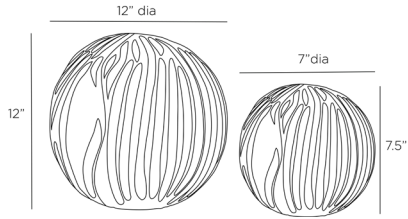

# ARTERIO RS

## UBERTO SCULPTURE, SET OF 2

ASS01

Ebony

Contract Suitable As Is

With a found-object sensibility, our Uberto sculptures are created from a carved teak root ball. The larger ebonized ball and smaller, naturally finished ball impart an earthy, artisanal look in any space. Finish will vary.

### SHIPPING

Product Weight	21 LBS
Gross Weight 1	15.5 LBS
Gross Weight 2	8.8 LBS
Shipping Box 1	H: 12.2 IN, L: 12.2 IN, W: 12.2 IN
Shipping Box 2	H: 8.3 IN, L: 8.3 IN, W: 8.3 IN