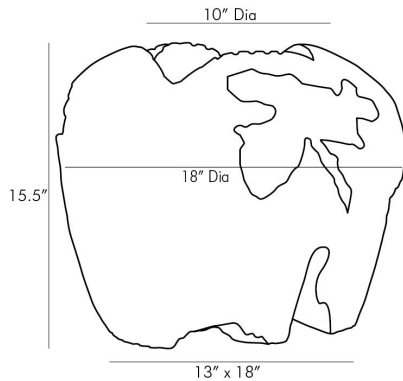

# ARTERIOS

## ULANI LARGE CENTERPIECE

5036  
H: 15.5 IN, Dia: 18.00 IN  
Ebony  
Contract Suitable As Is

Natural teak root has been unearthed to create this bold and unique centerpiece. The irregular shape and hand-carved ribbed surface delivers a textural quality to the rich ebony finish. Small holes pierce the organic formation due to natural erosion, but this only enhances its eye-catching aesthetic. Doubles as a sculpture or centerpiece. Pair with the smaller version for an even more dramatic effect. Size and shape will

### DIMENSIONS

Foot Print	W: 13 IN, D: 8 IN
------------	-------------------

### SHIPPING

Product Weight	67.5 LBS
Gross Weight 1	80.5 LBS
Shipping Box 1	H: 21 IN, L: 23 IN, W: 23 IN