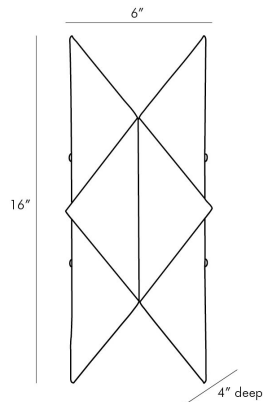

ARTERIOS

UPSON SCONCE

46430
H: 16 IN, W: 6 IN, D: 4 IN
Antique Brass
Contract Suitable As Is

Modern origami takes shape in this two-light wall sconce. The sharp angles of the iron form work to filter light through the top and bottom, allowing the light to play on the symmetry of its geometric design. Its antique brass finish helps to warm up a wall space. Damp-rated, although limited covered outdoor conditions may affect finish.

APPEARANCE

Material	Iron
Finish	Antique Brass
Top Coat/Sealant	false

DIMENSIONS

Center Of Mount From Btm	8 IN
Backplate	H: 8 IN, W: 6 IN
Mount	H: 4 IN, W: 4 IN

WIRING

Rating	Damp
Cord	1 FT, Clear/Silver, SVT
Socket	2, Type B=-E12 Other
Maximum Watt	25
Voltage	110-120 V

CERTIFICATIONS

Certifications	Mexico Australia, EU, United Kingdom, Middle East, United States, Canada
----------------	---

COMPLIANCY

UL/ETL	Yes
CB	Yes
RoHS	true

SHIPPING

Product Weight	3 LBS
Gross Weight 1	32.15 LBS
Shipping Box 1	H: 7 IN, L: 19 IN, W: 7 IN