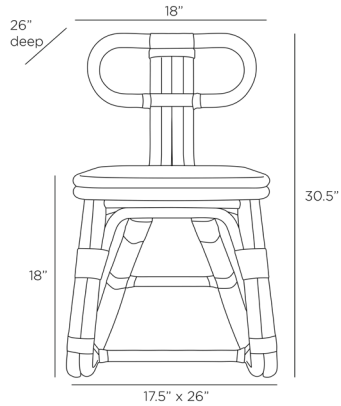

ARTERIOS

URBANA DINING CHAIR

FRS04

H: 30.5 IN, W: 18 IN, D: 26 IN

Black

Contract Recommendations: Not for use in high traffic/public spaces

Our sinuous Urbana chair looks beautiful from every angle and makes a striking lineup at a dining table. The sculptural, sled-leg side chair is created in glossy black rattan pole, with rattan wrapping the seat back and legs. Finish will vary.

APPEARANCE

Material	Rattan
Finish Will Vary	true
Top Coat/Sealant	true

DIMENSIONS

Foot Print	W: 17.5 IN, D: 26 IN
Seat Back	H: 13.5 IN, W: 18, D: 2.5
Seat	W: 17.5 IN, D: 17.5 IN
Seat Height	18 IN
Seat	W: 17.5 IN, D: 17.5 IN

SHIPPING

Product Weight	13 LBS
Gross Weight 1	20 LBS
Shipping Box 1	H: 33 IN, L: 20 IN, W: 28 IN

ADDITIONAL INFO

Features	Sustainable
----------	-------------

CONTRACT

Contract Suitable	Not for use in high traffic/public spaces
-------------------	---