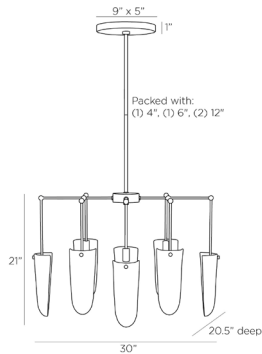

## VALERIA CHANDELIER

DMC04  
H: 26 IN, W: 30 IN, D: 20.5 IN  
Clear Seedy  
Contract Suitable As Is

Our luxe Valeria chandelier is fashioned in clear seedy glass, with a delicate, oval pipe framework in antique brass iron. Like glistening water droplets, shield-shaped shades cascade from each arm, casting warm ambient light as it passes through the textured glass. Finish will vary.

### DIMENSIONS

Chandelier	H: 21 IN, W: 30 IN, D: 20.5 IN
Minimum Hanging Height	26 IN
Maximum Hanging Height	56 IN
Canopy	H: 1 IN, W: 9 IN, D: 5 IN

### WIRING

Rating	Damp
Cord	7 FT, Clear/Silver, SVT
Socket	8, Type B - E12
Photographed Bulb	Clear Straight Tip Candelabra Bulb
Maximum Watt	60
Voltage	110-120 V