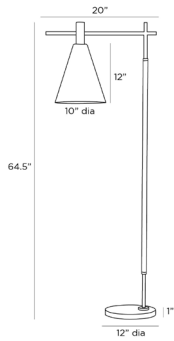

ARTERIOS

VANUA FLOOR LAMP

PFC05
H: 64.5 IN, W: 12 IN, D: 20 IN
English Bronze, Steel
Contract Suitable As Is

This architectural Vanua task light is created with an oversized, tapered, opal glass shade that suspends from a fixed steel arm in an English bronze finish. The directional floor lamp features a bronze post tightly wrapped in ivory leather, creating contrast and texture. Finish will vary.

APPEARANCE

Material	Glass, Leather, Steel
Finish	Ivory, Opal
Finish Will Vary	true
Top Coat/Sealant	true

DIMENSIONS

Shade	Dia: 10.00 IN, Side: 12 IN
Base	H: 1 IN, Dia: 12.00 IN
Foot Print	Dia: 12.00 IN

WIRING

Rating	Indoor Only
Tilt Test	10 Degrees - AU
Cord	12 FT, Back of Lamp Base, Black Cloth, SPT-2
Socket	1, Black, Type A - E26
Switch	Full Range Dimmer, On Line
Maximum Watt	100
Voltage	110-120 V

CERTIFICATIONS