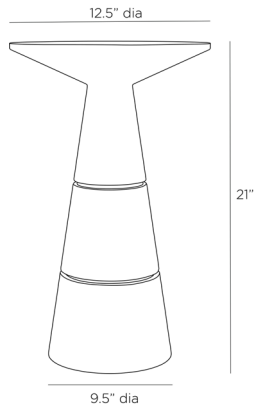

## VERWALL ACCENT TABLE

FAC01  
H: 21 IN, Dia: 12.50 IN  
Charcoal  
Contract Suitable As Is

Alongside a lounge chair or as a pair flanking a sofa, the shapely and solid Verwall accent table grounds any seating arrangement. The tapered, charcoal, glass stone base is detailed with an inlay of antique-brass steel, for a fractal effect. Finish will vary.

### DIMENSIONS

Foot Print	Dia: 9.50 IN
------------	--------------

### SHIPPING

Product Weight	48 LBS
Gross Weight 1	52 LBS
Shipping Box 1	H: 17 IN, L: 16.88 IN, W: 25.25 IN