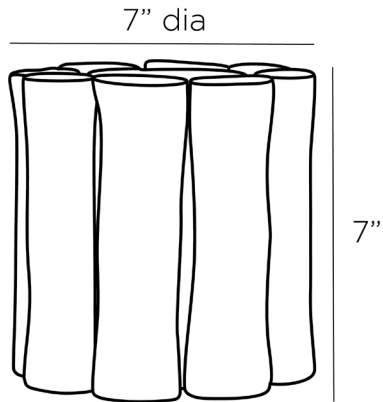

ARTERIO RS

VESCOVI VASE

AVC05
H: 7 IN, Dia: 7.00 IN
Gold
Contract Suitable As Is

The Vescovi vase was designed to ignite creativity. The piece is formed with irregularly shaped tubes of matte gold ceramic that surround the larger interior opening. The watertight bud vase is both pretty and playful and presents myriad display options for flowers and greenery.

APPEARANCE

Material Ceramic
Top Coat/Sealant false

DIMENSIONS

Foot Print Dia: 7.00 IN
Opening Dia: 3.00

SHIPPING

Product Weight 5 LBS
Gross Weight 1 10 LBS
Shipping Box 1 H: 8.5 IN, L: 8.5 IN, W: 8.5 IN

ADDITIONAL INFO