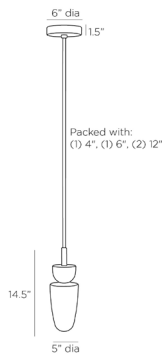

ARTERIO RS

VILKO PENDANT

DPC03
 H: 20 IN, Dia: 5.00 IN
 White Alabaster
 Contract Suitable As Is

The Vilko pendant celebrates the beauty of natural materials and the drama of contrasting materials. The fixture is designed in a totemic composition of smoke crystal and white alabaster carved into an acorn shape. The LED pendant suspends from an iron pipe in English-bronze. Finish will vary. Damp-rated, although limited covered outdoor conditions may affect finish.

APPEARANCE

Material	Alabaster, Crystal, Iron
Finish	English Bronze, Smoke
Finish Will Vary	true
Top Coat/Sealant	true

DIMENSIONS

Pendant	H: 14.5 IN, Dia: 5.00 IN
Minimum Hanging Height	20 IN
Maximum Hanging Height	50 IN
Canopy	H: 1.5 IN, Dia: 6.00 IN

REPLACEMENT PARTS

Replacement Part 1	PIPE-514
Replacement Part 1 Dim	(1) 4", (1) 6", (1) 12"
Replacement Part 2	DPC03SHD

CONTRACT

Contract Suitable	true
-------------------	------