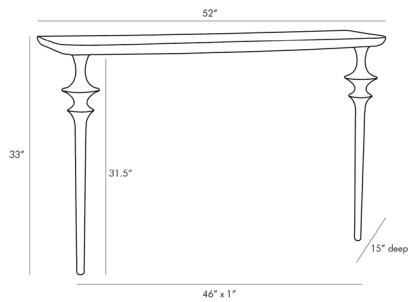

ARTERIOS

VILLEGAS CONSOLE

5367

H: 33 IN, W: 52 IN, D: 15 IN

Sable

Contract Recommendations: Add Security
Cleat

Brilliant in form, this elegant console delivers high style and simplicity all at once. The solid oak frame and delicate silhouette are enhanced by the deep sable finish. A minimalist approach to traditional design, this piece masters timeless style without impeding on a room's space. Item must be attached to the wall.

APPEARANCE

Material Oak
Top Coat/Sealant false

DIMENSIONS

Foot Print W: 44 IN, D: 2 IN

SHIPPING

Shipping Requirements TruckShip
Product Weight 23 LBS
Gross Weight 1 33.5 LBS
Shipping Box 1 H: 12 IN, L: 55 IN, W: 18 IN