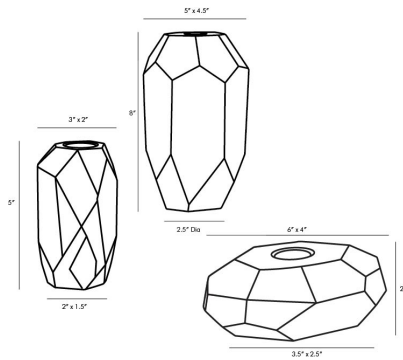

ARTERIOS

VIOLET CANDLE HOLDERS, SET OF 3

9635

Tinted Crystal
Contract Suitable As Is

Inspired by the enthralling designs of our Gemma Collection, we've created this tri-set of crystal candleholders. The champagne and smoke finishes on the diamond-like facets creates an arresting blend of elements and colors. The defined edges are highlighted by the contents of a taper candle. When grouped together, this set creates quite the lustrous trifecta.

APPEARANCE

Material	Crystal
Finish	Champagne, Smoke
Top Coat/Sealant	true

SHIPPING

Product Weight	12.5 LBS
Gross Weight 1	13.5 LBS
Shipping Box 1	H: 12 IN, L: 12 IN, W: 10 IN

CONTRACT

Contract Suitable	true
-------------------	------