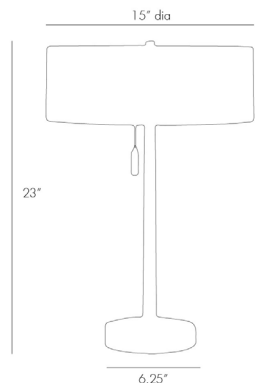

ARTERIOS

VIOLETTA LAMP

49675
H: 23 IN, Dia: 15.00 IN
Matte Black, Antique Brass
Contract Suitable As Is

This deceptively simple design has many noteworthy details, from the clever open base, to the metal drum shade with a frosted acrylic diffuser, to the double socket with one pull chain. This is a modern classic

APPEARANCE

Material	Iron
Finish	Black, White
Top Coat/Sealant	true
Finial Description	Decorative metal to match - packed with

DIMENSIONS

Shade	Top: 15.00 IN, Dia: 15.00 IN, Side: 5.5 IN
Body	H: 16.5 IN, Dia: 1.00 IN
Base	H: 1.5 IN, Dia: 6.25 IN
Foot Print	Dia: 6.25 IN
Harp	N/A IN

WIRING

Rating	Indoor Only
Tilt Test	10 Degrees - AU
Cord	8 FT, Clear/Silver
Socket	2, Brass, Type A- E26, On/Off
Switch	At Socket, On/Off Pull Chain
Maximum Watt	40
Voltage	110-120 V

CERTIFICATIONS

Cerifications	Mexico Australia, EU, United Kingdom, Middle East, United States, Canada
---------------	---

COMPLIANCY

UL/ETL	Yes
CB	Yes
RoHS	true

SHIPPING

Product Weight	8 LBS
Gross Weight 1	11.45 LBS
Shipping Box 1	H: 9 IN, L: 23 IN, W: 22 IN

ADDITIONAL INFO

Features	Assembly Required
Shade Shape	Round
Shade Trim	Rolled Edges
Shade Type	Other