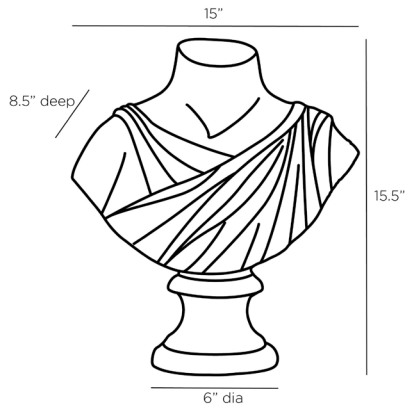

ARTERIO RS

VIRTUE SCULPTURE

ASC01
H: 15.5 IN, W: 15 IN, D: 8.5 IN
Ivory
Contract Suitable As Is

A nod to the classical Roman bust form, the Virtue sculpture is created in ivory ricestone composite and features a skillfully molded swath of fabric that mimics a toga. Antiquity reimagined, this art object elevates modern and traditional interiors alike. Finish will vary.

APPEARANCE

Material	Ricestone
Material Type	Composite
Finish Will Vary	true
Top Coat/Sealant	false

DIMENSIONS

Foot Print	Dia: 6.00 IN
------------	--------------

SHIPPING

Product Weight	37 LBS
Gross Weight 1	39.24 LBS
Shipping Box 1	H: 17.38 IN, L: 11.38 IN, W: 19.13 IN