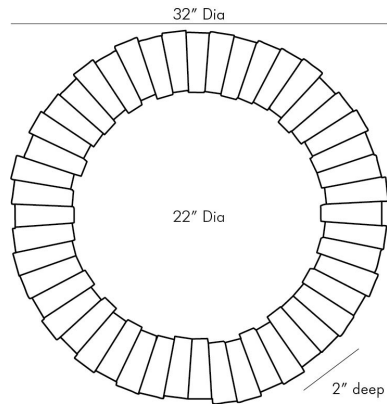

## VON-WEBBER MIRROR

9630

Dia: 32.00 IN, D: 2 IN

White

Contract Suitable As Is

Let the austere grandeur of this white snow marble mirror effortlessly elevate a space. Snow marble and antique brass keystones frame a round plain mirror, delivering the right amount of drama to its luxe style. The textural yet polished frame delivers maximum luster when hung over a vanity or console. Hung with a security cleat attachment. Marble may vary.

### DIMENSIONS

Mirror Size	Dia: 22.00 IN
-------------	---------------