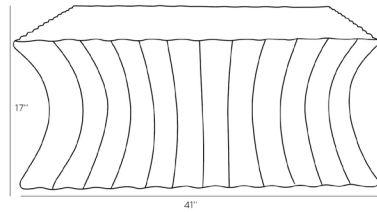

ARTERIOS

WAVE COCKTAIL TABLE

CELERIE KEMBLE

DC5002

H: 17 IN, W: 41 IN, D: 41 IN

Travertine

Contract Suitable As Is

A fluted cocktail table in travertine-toned concrete is great for any social gathering. A tucked waist and scalloped edges make for a unique design. Finish will vary.

APPEARANCE

Material	Concrete
Finish	Travertine
Finish Will Vary	true
Top Coat/Sealant	false

DIMENSIONS

Foot Print	W: 41 IN, D: 41 IN
------------	--------------------

SHIPPING

Shipping Requirements	TruckShip
Product Weight	175 LBS
Gross Weight 1	199.52 LBS
Shipping Box 1	H: 43 IN, L: 43 IN, W: 18 IN