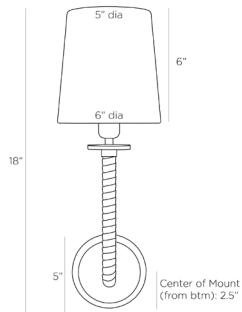

ARTERIOS

WAYMAN SCONCE

DWC07
H: 18 IN, W: 6 IN, D: 7.5 IN
English Bronze
Contract Suitable As Is

A classic wall sconce silhouette gets a fresh update, with a tightly wrapped arm in rich ivory leather, creating contrast and texture. The versatile illuminator is designed with an English bronze steel mount and a white linen shade. Finish will vary. Damp-rated, although limited covered outdoor conditions may affect finish.

APPEARANCE

Material	Leather, Linen, Steel
Finish	Ivory, White
Finish Will Vary	true
Top Coat/Sealant	true

DIMENSIONS

Center Of Mount From Btm	2.5 IN
Shade	Top: 5.00 IN, Dia: 6.00 IN, Side: 6 IN
Backplate	Dia: 5.00 IN, D: 1 IN
Mount	Dia: 4.50 IN

WIRING

Rating	Damp
Cord	0.5 FT, Black/White, SVT
Socket	1, Type B - E12
Photographed Bulb	Clear Straight Tip Candelabra Bulb
Maximum Watt	60
Voltage	110-120 V

CERTIFICATIONS

Certifications	Mexico Australia, European Union, United Arab Emirates, United States, Canada
----------------	--

COMPLIANCY

UL/ETL	Yes
CB	Yes
RoHS	true

SHIPPING

Product Weight	2 LBS
Gross Weight 1	2 LBS
Shipping Box 1	H: 7.67 IN, L: 7.67 IN, W: 20.47 IN

REPLACEMENT PARTS

Replacement Part 1	DWC06SHD
--------------------	----------