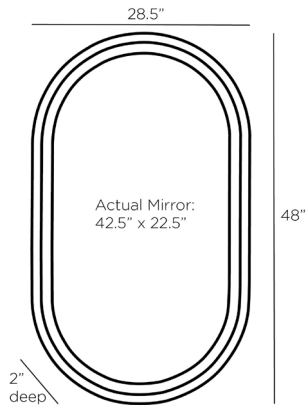

ARTERIO RS

WEATHERS MIRROR

WM102

H: 48 IN, W: 28.5 IN, D: 2 IN

Dove

Contract Suitable As Is

The handsome Weathers wall mirror is a fine example of tonal sophistication. The ultra-versatile, mixed-media accent is created in dove gray leather and coordinating dove gray suede, which form a racetrack design around the capsule-shaped mirror. The mirror is fitted with a security cleat for hanging. Can hang vertically or horizontally. Finishes will vary.

APPEARANCE

Material	Leather, Mirror, Suede
Finish	Dove, Plain
Finish Will Vary	true
Top Coat/Sealant	false

DIMENSIONS

Mirror Size	H: 42.5 IN, W: 22.5 IN
-------------	------------------------

SHIPPING

Shipping Requirements	TruckShip
Product Weight	32 LBS
Gross Weight 1	44.1 LBS
Shipping Box 1	H: 51.57 IN, L: 4.72 IN, W: 33 IN

ADDITIONAL INFO

Hanger Position	Vertical & Horizontal
Hanger Type	Security Cleat
Hanger Size	6", 18"

CONTRACT

Contract Suitable	true
-------------------	------