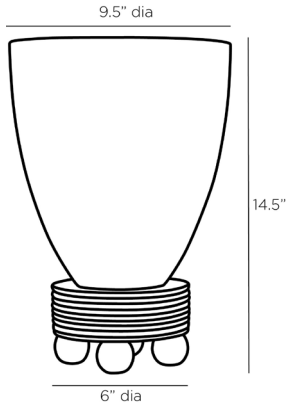

ARTERIO RS

WENDELL VASE

AVI03
H: 14.5 IN, Dia: 9.50 IN
Smoke
Contract Suitable As Is

The commanding Wendell vase is created in lustrous smoke glass in a tapered profile. The large-scale, watertight vessel rests on a carved base with ball feet in ebonized mango wood and creates an impressive display in any interior.

APPEARANCE

Material	Glass, Wood
Material Type	Mango
Finish	Ebony
Finish Will Vary	true
Top Coat/Sealant	false

DIMENSIONS

Foot Print	Dia: 6.00 IN
------------	--------------

SHIPPING

Product Weight	9 LBS
Gross Weight 1	12.8 LBS
Shipping Box 1	H: 12.2 IN, L: 12.2 IN, W: 15.75 IN