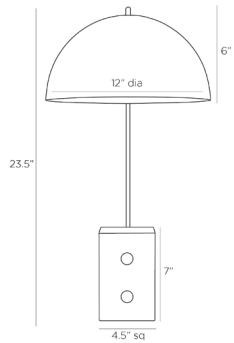

ARTERIOS

WESLAN LAMP

PDC01
H: 23.5 IN, W: 17 IN, D: 12 IN
English Bronze, Steel
Contract Suitable As Is

Introducing the Weslan lamp, a pharmacy-style lamp with old-meets-new vibes. The task lamp features a domed, English bronze-finished steel metal lamp shade lined in white lacquer. A C-shaped arm connects the lamp to a geometric white alabaster base. Finish may vary.

APPEARANCE

Material	Alabaster, Steel
Finish	White
Finish Will Vary	true
Top Coat/Sealant	true

DIMENSIONS

Shade	Dia: 12.00 IN, Side: 6 IN
Base	H: 7 IN, W: 4.5 IN, D: 4.5 IN
Foot Print	W: 4.5 IN, D: 4.5 IN

WIRING

Rating	Indoor Only
Tilt Test	10 Degrees - AU
Cord	8 FT, Back of Lamp Base, SPT-2, Taupe Fabric
Socket	1, Type A - E26, White
Switch	On Line, On/Off Rocker
Maximum Watt	60
Voltage	110-120 V

CERTIFICATIONS