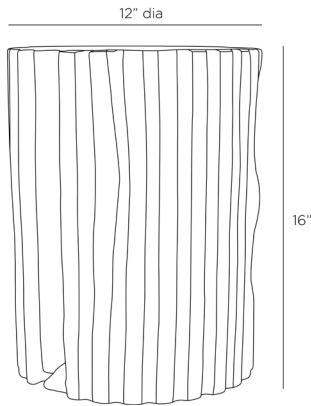

ARTERIO RS

WILBUR ACCENT TABLE

FAS01

H: 16 IN, Dia: 12.00 IN

Ebony

Contract Recommendations: Adding a lacquer coating provides additional pro-

Earthy and elegant, the Wilbur side table is designed with fluting reminiscent of columns. Hand-carved in solid, ebony teak root, the organic accent displays gauged features—indicative of the natural beauty of the material—lending a stump-like, found-object sensibility. Finish will vary.

APPEARANCE

Material	Wood
Material Type	Teak
Finish Will Vary	true
Top Coat/Sealant	false

DIMENSIONS

Foot Print	Dia: 12.00 IN
------------	---------------

SHIPPING

Product Weight	48 LBS
Gross Weight 1	55 LBS
Shipping Box 1	H: 12.2 IN, L: 12.2 IN, W: 16.15 IN