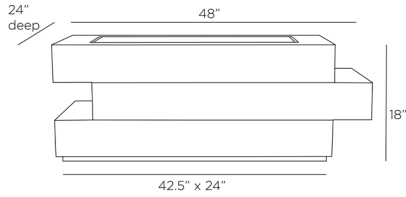

ARTERIOS

WILKINSON COCKTAIL TABLE

FCS03

H: 18 IN, W: 48 IN, D: 24 IN

Greige

Contract Suitable As Is

Inspired by vintage lacquered tables, our low-profile Wilkinson cocktail table imparts a '70s vibe. The piece, with a stacked, offset composition, is crafted in greige maple veneer, detailed with a bronze-iron surface inlay. The savvy design incorporates three hidden drawers for added function. Finish will vary.

APPEARANCE

Material	Iron, Maple Veneer
Finish	Bronze
Finish Will Vary	true
Top Coat/Sealant	true

DIMENSIONS

Foot Print	W: 42.5 IN, D: 24 IN
Drawer Interior	H: 3 IN, W: 20.5 IN, D: 14.5 IN
Table Top	W: 42.5 IN, D: 24 IN

SHIPPING

Shipping Requirements	TruckShip
Product Weight	167 LBS
Gross Weight 1	177 LBS
Shipping Box 1	H: 51.18 IN, L: 27.17 IN, W: 20.87 IN

ADDITIONAL INFO

Leg Or Foot Application	Glides
-------------------------	--------