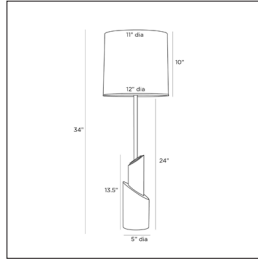

## WILLA LAMP

PTC08-SH008  
H: 34 IN, Dia: 12.00 IN  
English Bronze, Steel  
Contract Suitable As Is

The Willa lamp serves up functionality with an edge. Scaled for a buffet, but ideal in any area calling for a slimmer profile, the luxuriously appointed lamp is designed with a gently tapered off-white cotton shade and post in a glossy, dark, English bronze finish. Contrasted by offset, white alabaster discs cut at an angle to form the base. Finish will vary.

### DIMENSIONS

Shade	Top: 11.00 IN, Dia: 12.00 IN, Side: 10 IN
Body	H: 24 IN, Dia: 5.00 IN
Base	H: 13.5 IN, Dia: 5.00 IN
Foot Print	Dia: 5.00 IN

### SHIPPING

Product Weight	18 LBS
Gross Weight 1	19.5 LBS
Gross Weight 2	5 LBS
Shipping Box 1	H: 9 IN, L: 9 IN, W: 31.5 IN
Shipping Box 2	H: 14 IN, L: 14 IN, W: 12 IN