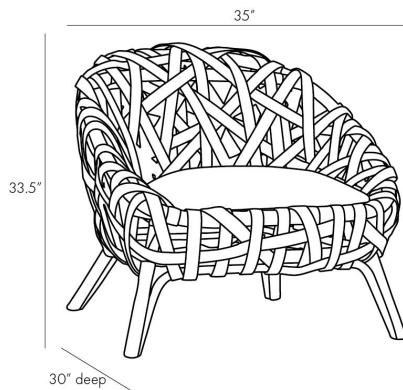

## HORATIO CHAIR

5635

H: 33.5 IN, W: 35 IN, D: 30 IN

Muslin

Contract Recommendations: Adding a lacquer coating provides additional pro-

The Horatio is defined by the creative chaos of its natural foundation. Thick rattan poles are first steamed and then flattened, before being woven into the frame that shapes this rebellious seat. A palm gray finish highlights the organic qualities that make this piece so unique, and a plush cushion keeps it comfortable and functional. We've covered this one in muslin, allowing you to upholster in the fabric of your choice.

### DIMENSIONS

	23.5 IN
Yardage To Reupholster	0.5
Seat Cushion Thickness	5 IN
Seat Height	20 IN