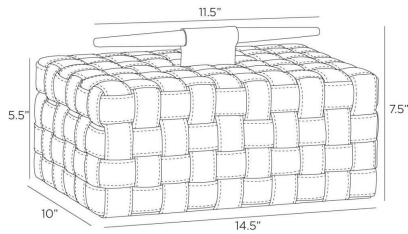

ARTERIOS

HUMPHREY BOX

ARI18

H: 7.5 IN, W: 14.5 IN, D: 10 IN,

Black

Contract Suitable As Is

Our Humphrey Box is wrapped in a basketweave pattern of topstitched black leather. Accented with a spear-shaped handle of bronze-plated iron and smoke finished beechwood, it lends a masculine accent to a desk or tabletop. Finish will vary.

APPEARANCE

Material	Leather, Wood, Iron
Material Type	Beech
Finish	Black, Smoke, Bronze
Finish Will Vary	Yes
Top Coat/Sealant	Yes

DIMENSIONS

Foot Print	W: 14.5 IN, D: 10 IN
Handle	H: 2 IN, W: 11.5 IN, D: 1 IN

SHIPPING

Product Weight	5.7 lbs
Gross Weight 1	9.5 lbs
Shipping Box 1	H: 9.5 IN, L: 13.5 IN, W: 14.5 IN

CONTRACT

Contract Suitable	Yes
-------------------	-----