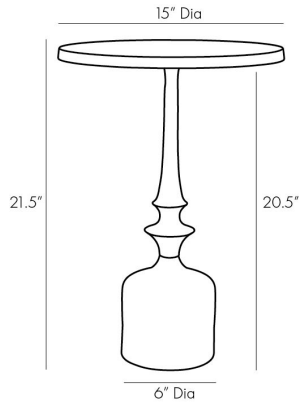

ARTERIOS

HUNTLEE ACCENT TABLE

4889

H: 21.5 IN, Dia: 15.00 IN

Charcoal

Contract Recommendations: Adding a lacquer coating provides additional protection.

The traditional silhouette of the Huntlee accent table is achieved through contemporary craftsmanship that does not sacrifice its classic appeal. Its cast aluminum construction features a base with turned details that echo the artistry of traditional woodworking techniques. A charcoal finish accentuates the artisanship and delivers a high-toned touch to the space it occupies.

APPEARANCE

Material	Aluminum
Material Type	Cast
Finish	Charcoal
Top Coat/Sealant	true

DIMENSIONS

Foot Print	Dia: 6.00 IN
Table Top	H: 0.75 IN, Dia: 16.00 IN

SHIPPING

Product Weight	14.55 LBS
Gross Weight 1	25.13 LBS
Shipping Box 1	H: 25 IN, L: 16 IN, W: 16 IN