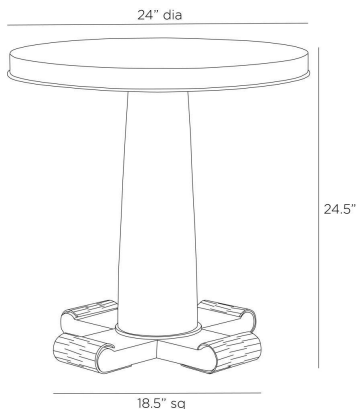

ARTERIOS

HURST END TABLE

FEI30

H: 24.5 IN, Dia: 24.00 IN

Ebony

An update of an Empire-style classic, ebony mango wood is dressed up with rolled metal cuffs of bronze iron highlighting the top and cross pedestal base. This subtly textured style is overscaled for large living areas. Wood will vary.

APPEARANCE

Material	Wood, Iron
Material Type	Mango
Finish	Ebony, Bronze
Finish Will Vary	Yes
Top Coat/Sealant	Yes

DIMENSIONS

Foot Print	W: 18.5 IN, D: 18.5 IN
Diagonal Dimension	34 IN
Clearance	22.5 IN

SHIPPING