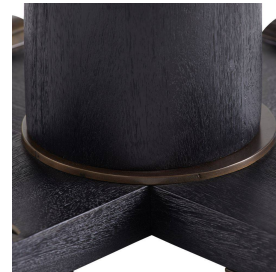

ARTERIOS

HURST END TABLE

FEI30

H: 24.5 IN, Dia: 24.00 IN

Ebony

An update of an Empire-style classic, ebony mango wood is dressed up with rolled metal cuffs of bronze iron highlighting the top and cross pedestal base. This subtly textured style is overscaled for large living areas. Wood will vary.

APPEARANCE

Material	Wood, Iron
Material Type	Mango
Finish	Ebony, Bronze
Finish Will Vary	Yes
Top Coat/Sealant	Yes

DIMENSIONS

Foot Print	W: 18.5 IN, D: 18.5 IN
Diagonal Dimension	34 IN
Clearance	22.5 IN

SHIPPING