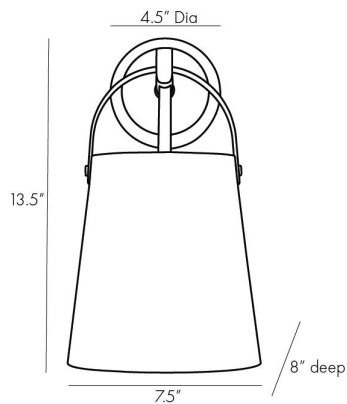

ARTERIOS

IAN SCONCE

49717

H: 13.5 IN, W: 7.5 IN, D: 8 IN

Antique Brass, Bronze, White Linen

Contract Suitable As Is

Simple design meets equestrian elegance with the Ian. An antique brass circular steel backplate acts as a hook to present a classic white linen shade. The shade is suspended by an English bronze steel strap that was inspired by stirrups, lending a cavalier appeal to this piece. Showcase solo next to a bedside or hang in multiples for a more masculine approach. Damp rated, though limited outdoor conditions may affect

APPEARANCE

Material	Linen, Steel
Finish	Antique Brass, English Bronze, White
Top Coat/Sealant	false

DIMENSIONS

Shade	Side: 8 IN
Backplate	Dia: 4.50 IN, D: 1 IN

WIRING

Rating	Damp
Cert Note	Cannot be rewired for INTL use.
Cord	1 FT, Black/White, SVT
Socket	1, Type A - E26
Maximum Watt	100
Voltage	110-120 V

CERTIFICATIONS

Certifications	Mexico United States, Canada
----------------	---------------------------------

COMPLIANCY

UL/ETL	Yes
RoHS	true

SHIPPING

Product Weight	1.98 LBS
Gross Weight 1	3.53 LBS
Shipping Box 1	H: 11 IN, L: 9.25 IN, W: 13 IN